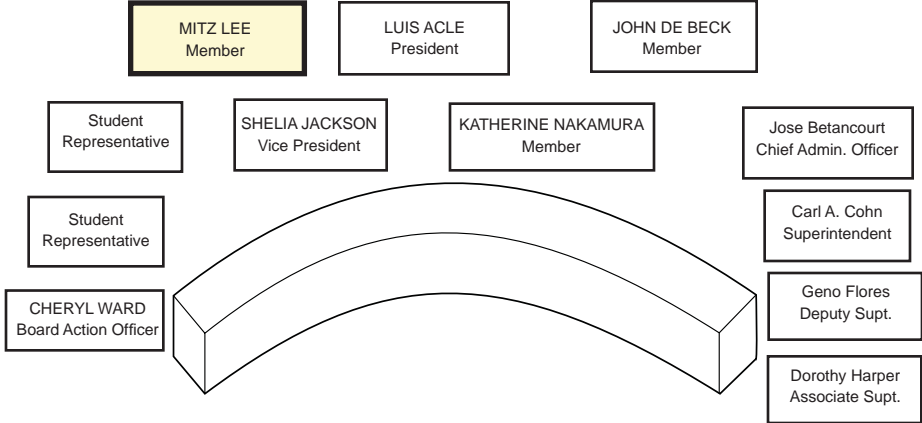

Schools in Nominating Sub-District A

- Year-round schools
* - Charter schools

Elementary

Alcott	Field	Lindbergh/Schweitzer	Sequoia #
Bay Park	Hage	Mason #	Spreckels
Cadman	Hawthorne	Ross	Toler
Curie	Hickman	Salk	Walker #
Doyle	Holmes	Sandburg	Whitman
Ericson #	Lafayette		

Middle & Jr. High

Challenger	Marston	Standley	Wangenheim
Kroc			

Senior High

Clairemont	Madison	Mira Mesa	University City

Atypical

ALBA Middle.	Mt. Everest Academy	Riley
CPMA	Muir	San Diego Metropolitan Regional & Technical (MET)
MacDowell #	New Dawn	Twain (Mesa)