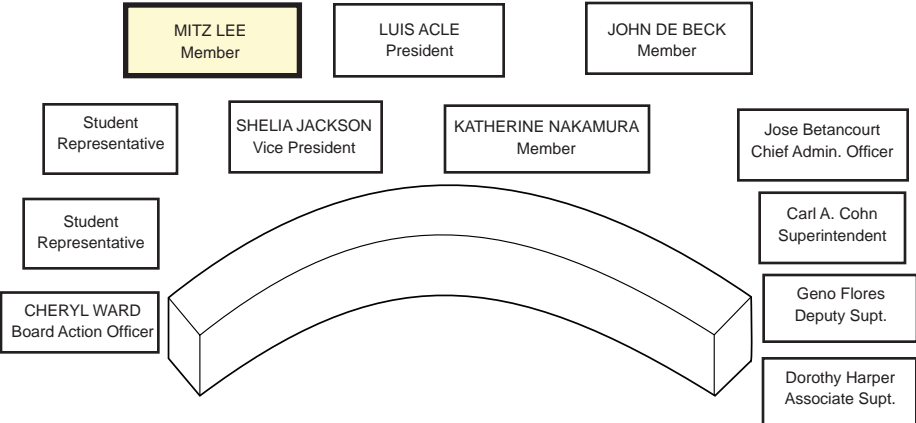

Schools in Nominating Sub-District A

- Year-round schools
* - Charter schools

Elementary

Alcott	Field	Lindbergh/Schweitzer	Sequoia #
Bay Park	Hage	Mason #	Spreckels
Cadman	Hawthorne	Ross	Toler
Curie	Hickman	Salk	Walker #
Doyle	Holmes	Sandburg	Whitman
Ericson #	Lafayette		

Middle & Jr. High

Challenger	Marston	Standley	Wangenheim
Kroc			

Senior High

Clairemont	Madison	Mira Mesa	University City

Atypical

ALBA Middle.	Mt. Everest Academy	Riley	
CPMA	Muir	San Diego Metropolitan Regional & Technical (MET)	
MacDowell #	New Dawn	Twain (Mesa)